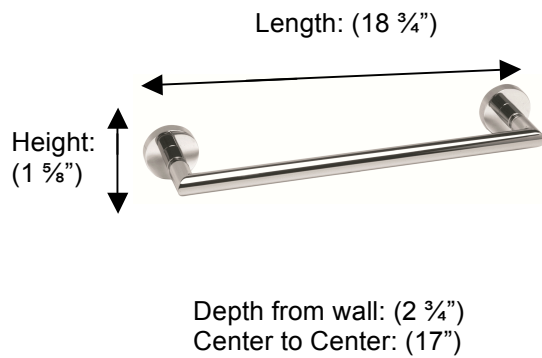

POMBO™

AXIS

PX146045 Towel Rail, 18

Description:
Towel Rail, 18"

Finishes:

-  CR – Chrome
-  PV – Polished Brass
-  UB – Unlacquered Brass
-  MB – Matte Black
-  NI – Polished Nickel
-  ES – Satin Nickel
-  GD – Gold

Material:
Brass

Method of Attachment:
Direct to wall

Country of Origin:	Portugal
---------------------------	----------

All Dimensions are approximate